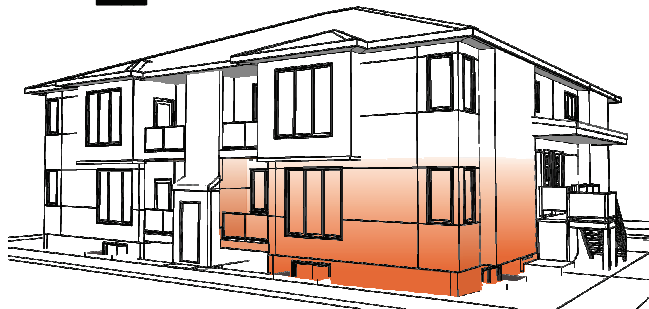

ASCENT | condos

FAIRFIELD PARK

SIERRA

FINISHED BASEMENT - OPTION 1
1 BEDROOM - REC ROOM

782 SQ. FT.

The information herein is subject to change at any time, drawings, room sizes and fixture shown may be approximate and subject to change without notice. Some fixtures shown, including furniture are not included in the purchase price of the unit. Please confirm all aspects of the sale with your sales consultant.

ASCENT | condos

FAIRFIELD PARK

SIERRA

FINISHED BASEMENT - OPTION 2
2 BEDROOMS

782 SQ. FT.

The information herein is subject to change at any time, drawings, room sizes and fixture shown may be approximate and subject to change without notice. Some fixtures shown, including furniture are not included in the purchase price of the unit. Please confirm all aspects of the sale with your sales consultant.