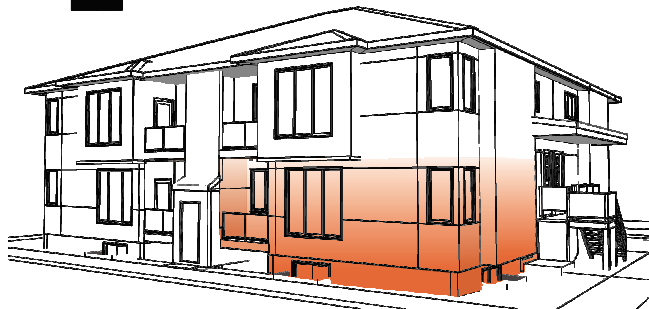

ASCENT | condos

FAIRFIELD PARK

SIERRA

FINISHED BASEMENT - OPTION 1
1 BEDROOM - REC ROOM

782 SQ. FT.

The information herein is subject to change at any time, drawings, room sizes and fixture shown may be approximate and subject to change without notice. Some fixtures shown, including furniture are not included in the purchase price of the unit. Please confirm all aspects of the sale with your sales consultant.

ASCENT | condos

FAIRFIELD PARK

SIERRA

FINISHED BASEMENT - OPTION 2
2 BEDROOMS

782 SQ. FT.

The information herein is subject to change at any time, drawings, room sizes and fixture shown may be approximate and subject to change without notice. Some fixtures shown, including furniture are not included in the purchase price of the unit. Please confirm all aspects of the sale with your sales consultant.