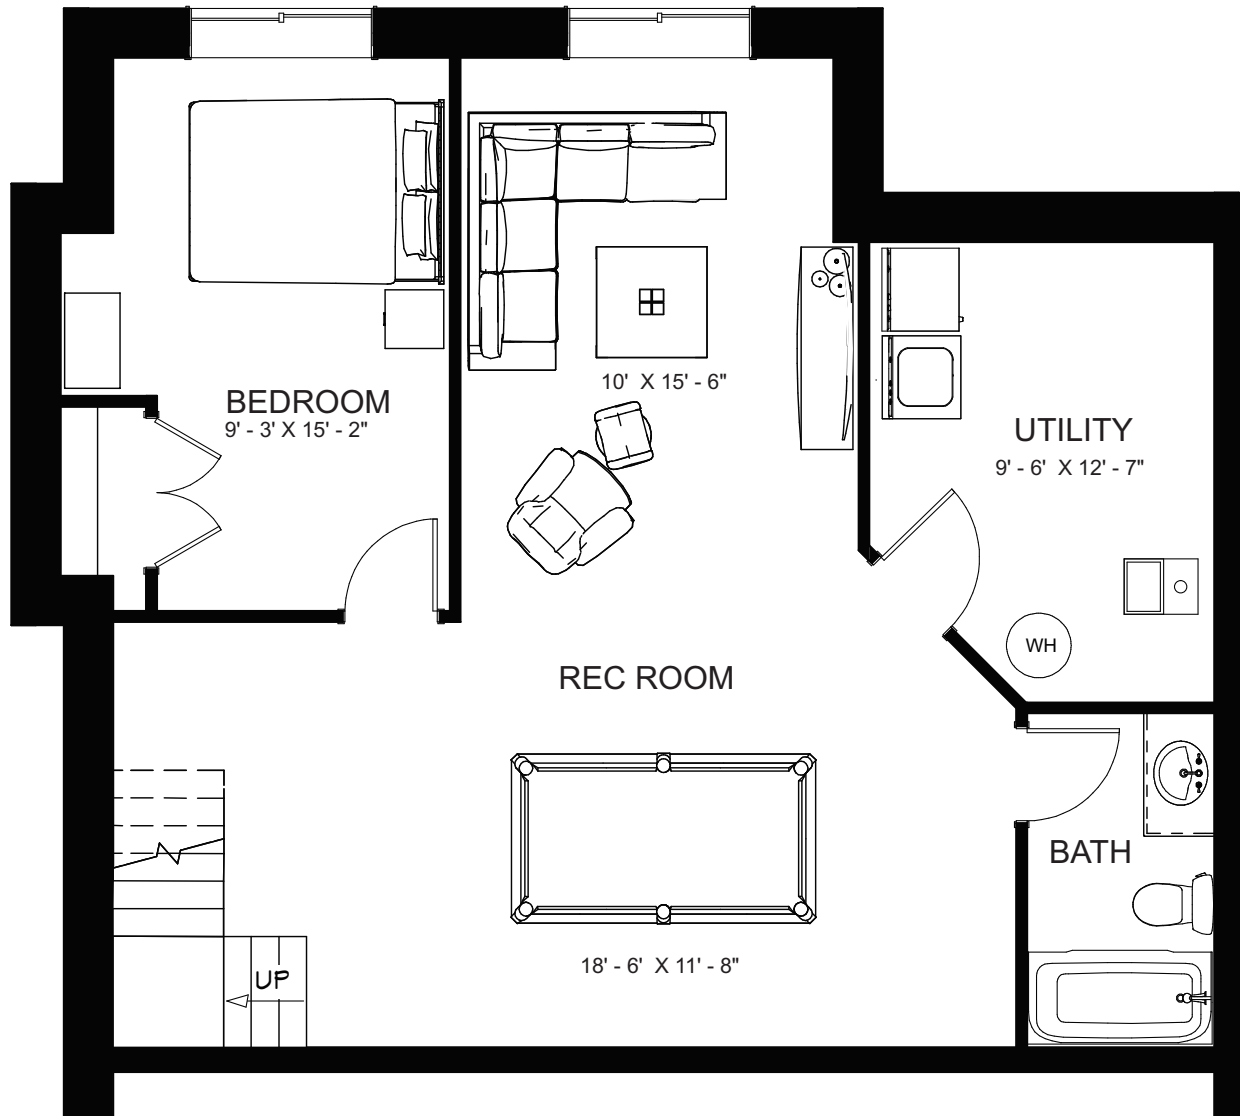

ASCENT | condos

FAIRFIELD PARK

SIERRA

FINISHED BASEMENT - OPTION 1
1 BEDROOM - REC ROOM

782 SQ. FT.

The information herein is subject to change at any time, drawings, room sizes and fixture shown may be approximate and subject to change without notice. Some fixtures shown, including furniture are not included in the purchase price of the unit. Please confirm all aspects of the sale with your sales consultant.

ASCENT | condos

FAIRFIELD PARK

SIERRA

FINISHED BASEMENT - OPTION 2
2 BEDROOMS

782 SQ. FT.

The information herein is subject to change at any time, drawings, room sizes and fixture shown may be approximate and subject to change without notice. Some fixtures shown, including furniture are not included in the purchase price of the unit. Please confirm all aspects of the sale with your sales consultant.