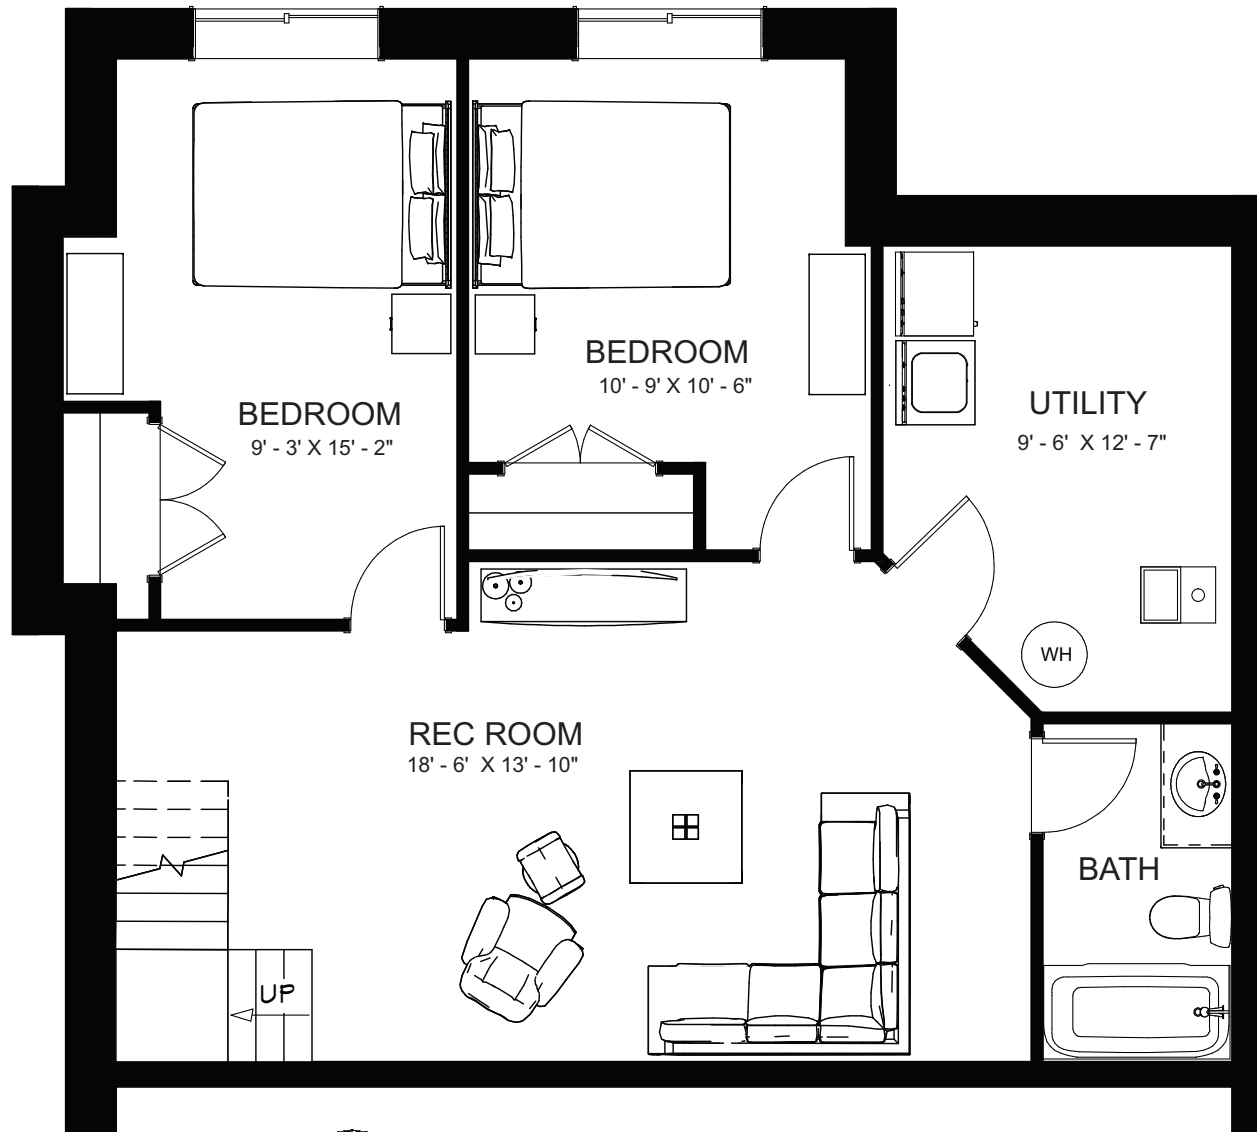

ASCENT | condos

FAIRFIELD PARK

SIERRA

FINISHED BASEMENT - OPTION 1
1 BEDROOM - REC ROOM

782 SQ. FT.

The information herein is subject to change at any time, drawings, room sizes and fixture shown may be approximate and subject to change without notice. Some fixtures shown, including furniture are not included in the purchase price of the unit. Please confirm all aspects of the sale with your sales consultant.

ASCENT | condos

FAIRFIELD PARK

SIERRA

FINISHED BASEMENT - OPTION 2
2 BEDROOMS

782 SQ. FT.

The information herein is subject to change at any time, drawings, room sizes and fixture shown may be approximate and subject to change without notice. Some fixtures shown, including furniture are not included in the purchase price of the unit. Please confirm all aspects of the sale with your sales consultant.